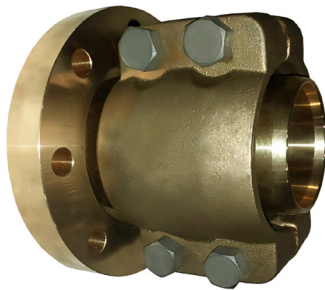

Republic Brass Sales, Inc.
 619.229.8304
 6566 Federal Blvd
 Lemon Grove, CA 91945
 www.republicbrasssales.com

LARGE BORE HOSE FITTINGS

Specification: MIL-F-24787

Pressure Rating: 600 - 1000 PSI

Sizes: 2 1/2" - 4"

Intended for use with
 the following hose:

MIL-H-24136/4

RBS9527

RBS9528

RBS9637

AVAILABLE ALLOYS: ALUMINUM BRONZE (-188)

BASE PART NUMBER	2 1/2"	3"	4"
	-40	-48	-64
RBS9527 STRAIGHT MIL-F-20042 FLANGE	X	X	X
RBS9637 90° MIL-F-20042 FLANGE	X	X	X
RBS9635 STRAIGHT MALE SPLIT CLAMP	X	X	X
RBS9636 90° MALE SPLIT CLAMP	X	X	X
RBS9528 90° DOGLEG	X	X	X