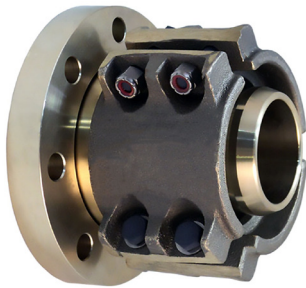

Republic Brass Sales, Inc.
 619.229.8304
 6566 Federal Blvd
 Lemon Grove, CA 91945
 www.republicbrasssales.com

LARGE BORE HOSE FITTINGS

Specification: MIL-F-24787
 Pressure Rating: 600 - 1200 PSI
 Sizes: 2 1/2" - 4"

Intended for use with
the following hose:

MIL-H-24135/4

RBS449A

RBS449C

RBS90-449E

AVAILABLE ALLOYS: STAINLESS STEEL 316 (-259), ALUMINUM BRONZE (-188)

BASE PART NUMBER	2 1/2"	3"	4"
	-40	-48	-64
RBS449A5 STRAIGHT MIL-F-20042 FLANGE 150# / 400#	X	X	X
RBS449A4 STRAIGHT 150# ANSI FLANGE	X	X	X
RBS449C STRAIGHT FEMALE SPLIT CLAMP	X	X	X
RBS449B5 90° MIL-F-20042 FLANGE 150# / 400#	X	X	X
RBS449B4 90° 150# ANSI FLANGE	X	X	X
RBS449DA 90° MALE SPLIT CLAMP	X	X	X
RBS449E 90° DOGLEG	X	X	X