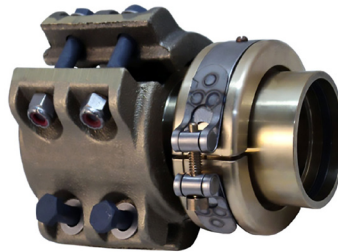

Republic Brass Sales, Inc.
 619.229.8304
 6566 Federal Blvd
 Lemon Grove, CA 91945
 www.republicbrasssales.com

LARGE BORE HOSE FITTINGS

Specification: MIL-F-24787
 Pressure Rating: 600 - 1200 PSI
 Sizes: 2 1/2" - 4"

Intended for use with
the following hose:

MIL-H-24135/4

RBS449A

RBS449C

RBS90-449E

AVAILABLE ALLOYS: STAINLESS STEEL 316 (-259), ALUMINUM BRONZE (-188)

BASE PART NUMBER	2 1/2"	3"	4"
	-40	-48	-64
RBS449A5 STRAIGHT MIL-F-20042 FLANGE 150# / 400#	X	X	X
RBS449A4 STRAIGHT 150# ANSI FLANGE	X	X	X
RBS449C STRAIGHT FEMALE SPLIT CLAMP	X	X	X
RBS449B5 90° MIL-F-20042 FLANGE 150# / 400#	X	X	X
RBS449B4 90° 150# ANSI FLANGE	X	X	X
RBS449DA 90° MALE SPLIT CLAMP	X	X	X
RBS449E 90° DOGLEG	X	X	X