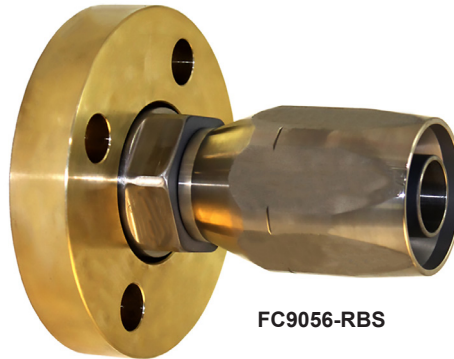

# STRAIGHT HIGH PRESSURE HOSE FITTINGS

Specification: MIL-F-24787  
 Pressure Rating: 1125-5000 PSI

Intended for use with the following hose:  
 MIL-H-24135/1  
 MIL-H-24135/5  
 MIL-H-24135/13  
 SAE 100R2A HOSE

190909-RBS

4721-RBS

FC9056-RBS

AVAILABLE ALLOYS: STAINLESS STEEL 316 (-259), STEEL (-S), MONEL (4-)

BASE PART NUMBER	1/4"	3/8"	1/2"	5/8"	3/4"	1"	1 1/4"	1 1/2"	2"
	-4	-6	-8	-10	-12	-16	-20	-24	-32
4721-RBS SAE 37° FLARE (JIC)	X	X	X	X	X	X	X	X	X
190909-RBS MALE O RING SEAL (CPV)	X	X	X		X	X	X	X	X
FC9056-RBS MIL-F-20042 150/400 FLANGE			X		X	X	X	X	X