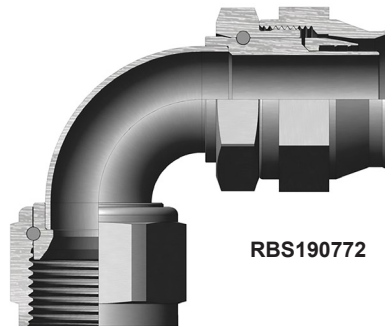

Republic Brass Sales, Inc.
 619.229.8304
 6566 Federal Blvd
 Lemon Grove, CA 91945
 www.republicbrasssales.com

PTFE HOSE FITTINGS

Specification: SAE 100R14
 Pressure Rating: 625 - 3000 PSI

Intended for use with
 the following hose:

100R14 HOSE

RBS9548

RBS190772

RBS190600

AVAILABLE ALLOYS: STAINLESS STEEL 316 (-259), STEEL (-S)

BASE PART NUMBER	1/4"	3/8"	1/2"	5/8"	3/4"	1"	1 1/4"
	-4	-6	-8	-10	-12	-16	-20
RBS190600 SAE 37° FLARE (JIC)	X	X	X	X	X	X	X
RBS190772 90° SAE 37° FLARE (JIC)	X	X	X	X	X	X	
RBS9548 90° DOGLEG	X	X					