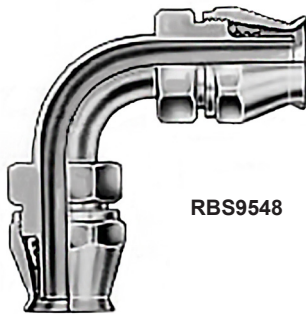

Republic Brass Sales, Inc.
 619.229.8304
 6566 Federal Blvd
 Lemon Grove, CA 91945
 www.republicbrasssales.com

PTFE HOSE FITTINGS

Specification: SAE 100R14
 Pressure Rating: 625 - 3000 PSI

Intended for use with
 the following hose:

100R14 HOSE

RBS9548

RBS190772

RBS190600

AVAILABLE ALLOYS: STAINLESS STEEL 316 (-259), STEEL (-S)

BASE PART NUMBER	1/4"	3/8"	1/2"	5/8"	3/4"	1"	1 1/4"
	-4	-6	-8	-10	-12	-16	-20
RBS190600 SAE 37° FLARE (JIC)	X	X	X	X	X	X	X
RBS190772 90° SAE 37° FLARE (JIC)	X	X	X	X	X	X	
RBS9548 90° DOGLEG	X	X					